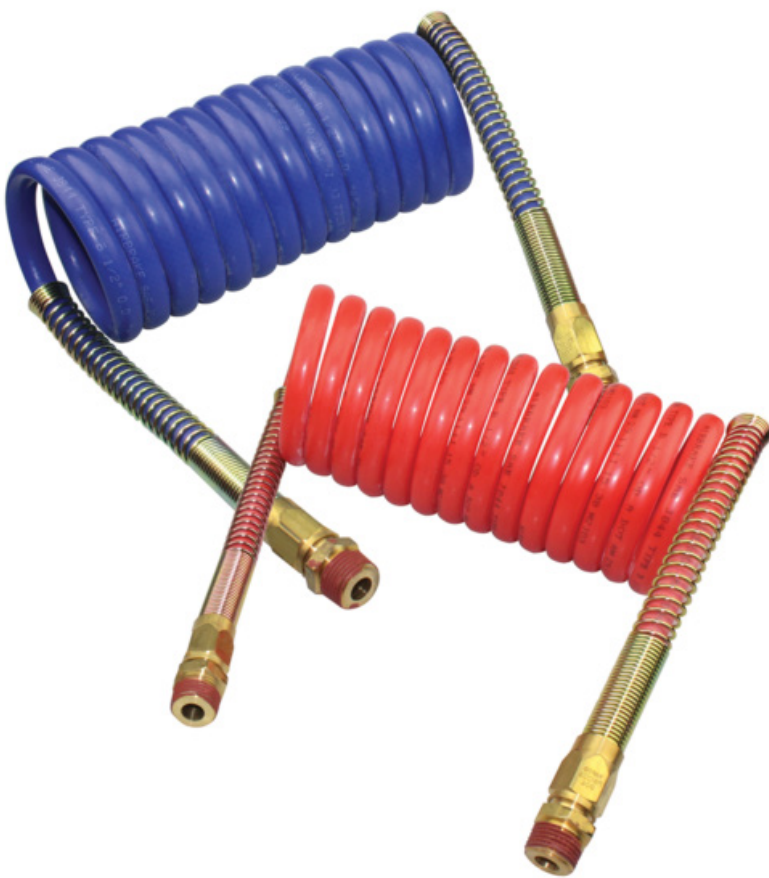

RDP AIRLINE PARTS PROMOTION

Trust RDP to get you back on the road

To find out more about our RDP products, please contact Penske's Yatala branch today!

$92

SUZI COIL SHORT
RDPSCS

$86

SUZI COIL LONG ANTI KINK
RDP2168

$116

SUZI COIL SHORT ANTI KINK
RDPSCAKS

$109

Pricing inclusive of GST. Offer valid until 30th June 2024.

Penske Australia & New Zealand

Shed 3, 153 Rossmanns Rd
Stapylton, QLD 4207

Call Kelly Hayden, Aftersales Representative – On-Highway
07 3802 9900 for more information
khayden@penske.com.au or penske.com.au/yatala

Australia & New Zealand