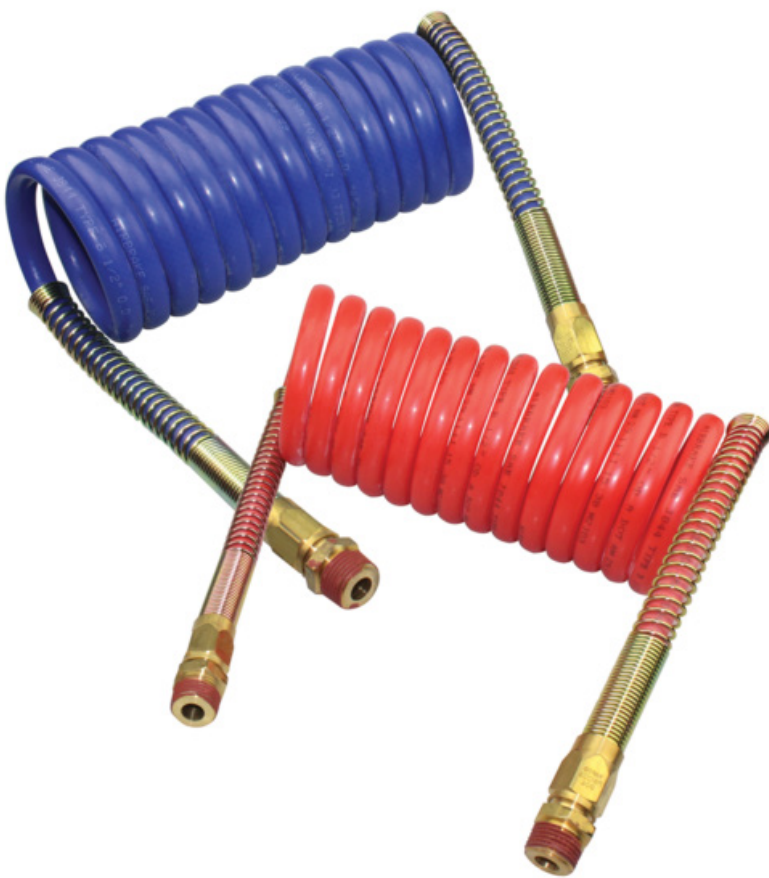

\$86

**SUSPENSION HEIGHT
CONTROL VALVE**
RDP2205

\$105

**CAB HEIGHT
CONTROL VALVE**
RDP2168

\$99

Pricing inclusive of GST. Offer valid until 30th June 2024.

Penske Australia & New Zealand

196 Viking Drive
Wacol, QLD 4076

Call **07 3877 6060** for more information
brisbaneparts@penske.com.au

1300 688 338 | penske.com.au

Australia & New Zealand

RDP AIRLINE PARTS PROMOTION

Trust RDP to get you back on the road

To find out more about our RDP products, please contact Penske's Wacol branch today!

SUZI COIL LONG
RDPSCSCL

\$92

SUZI COIL SHORT
RDPSCS

\$86

SUZI COIL LONG ANTI KINK
RDP2168

\$116

SUZI COIL SHORT ANTI KINK
RDPSCAKS

\$109