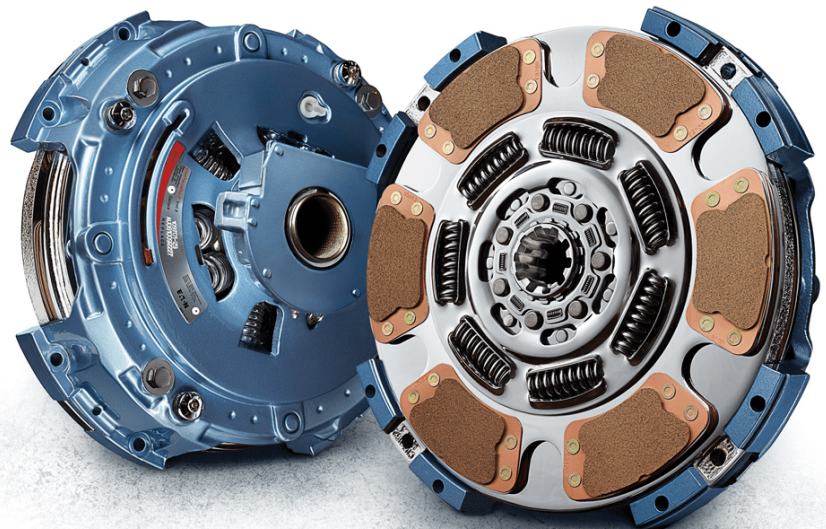

EATON CLUTCH PROMOTION

Eaton Advantage Clutch Kits

The Eaton® Advantage Clutch Kit offers more protection, less maintenance, and maximum uptime and performance. The Easy-Pedal™ design reduces pedal effort by as much as 50%, increasing driver satisfaction and ease of operation.

**EATON ADVANTAGE
2" 10SP 2050 LB.FT**
308935529

\$1,733

**EATON ADVANTAGE
2" 14SP 2050 LB.FT**
308938556

\$2,565

Price includes GST. Offers valid until 30th April 2024 or while stocks last.
* Pre-damper clutch kits also available.