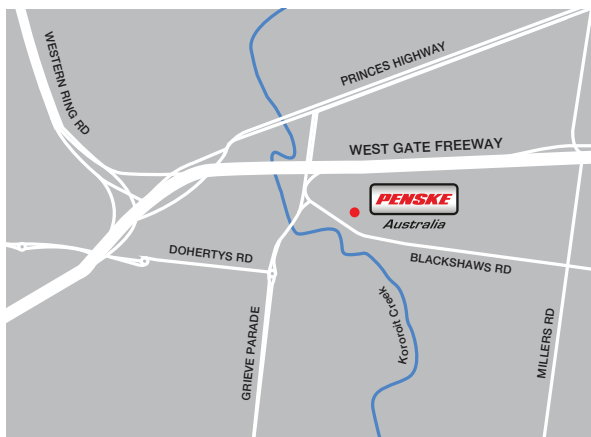

PENSKE

Australia

SUPPORT WHEN YOU NEED IT

PENSKE MELBOURNE

Proudly representing the *mtu*, Detroit, and Allison Transmission brands, our Melbourne facility comprises:

- 16 workshop bays over 3,740m²
- 4 field service vans that can come to you
- Chassis and engine dynos
- After hours field service and breakdown support
- Penske Truck Rental

Penske Melbourne
488 Blackshaws Road
Altona North VIC 3025

On-site service

Mon – Fri 7:30am – 5pm

Parts

Mon – Fri 7:30am – 5pm

Sat 8am – 12 noon

Sales

Mon – Fri 8am – 4pm