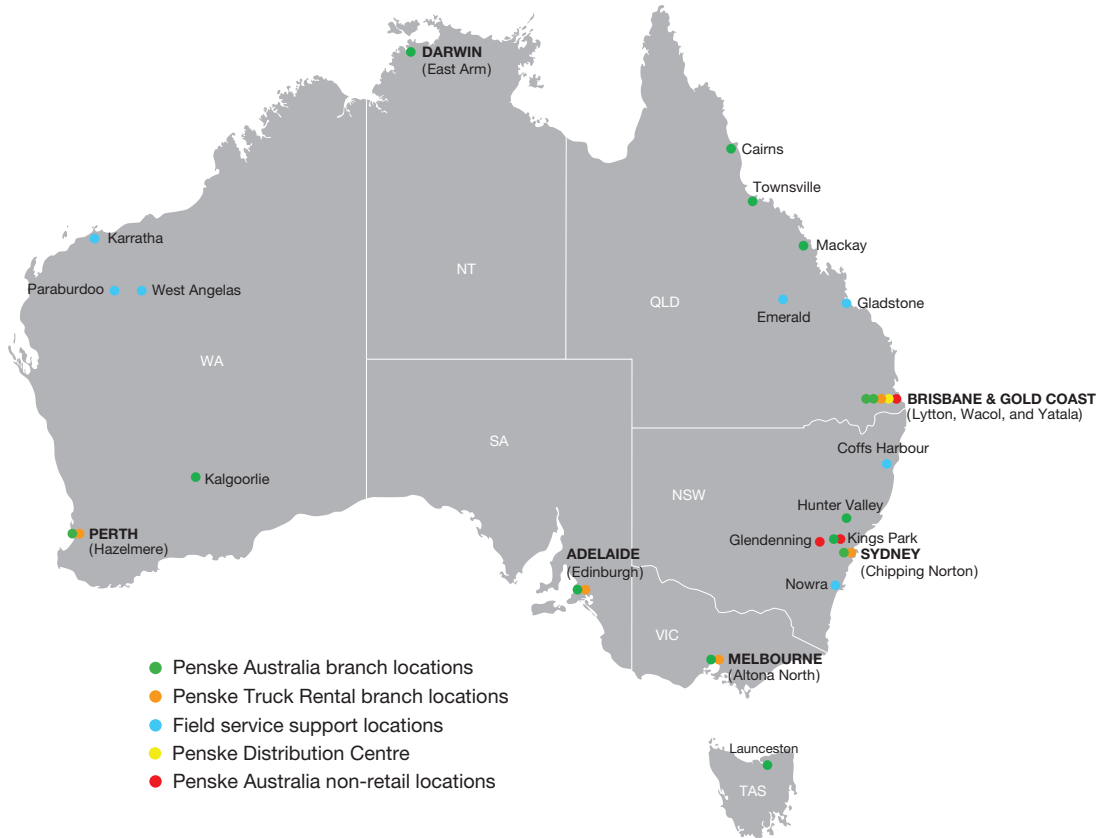

BRANCH NETWORK

NEW SOUTH WALES

Sydney

78-82 Riverside Road
Chipping Norton NSW 2170
Ph: 02 9794 2600

Kings Park

11-13 Garling Road
Kings Park NSW 2148
Ph: 02 8822 7000

Kings Park

Defence Programmes Group
7 Garling Road
Kings Park NSW 2147
Ph: 02 8825 6100

Hunter Valley

42-44 Enterprise Crescent
McDougalls Hill NSW 2330
Ph: 02 6572 1012

SOUTH AUSTRALIA

Adelaide*

103-107 West Avenue
Edinburgh SA 5111
Ph: 08 8209 0000

WESTERN AUSTRALIA

Perth

22 Stockyards Lane
Hazlemere WA 6055
Ph: 08 9273 7777

Kalgoorlie

54 Kakarra Road
West Kalgoorlie WA 6430
Ph: 08 9026 2521

VICTORIA

Melbourne*

488 Blackshaws Road
Altona North VIC 3025
Ph: 03 9243 9292

TASMANIA

Launceston

225 Georgetown Road
Rocherlea TAS 7248
Ph: 03 6325 0000

NORTHERN TERRITORY

Darwin

18 Mendis Road
East Arm NT 0822
Ph: 08 8998 9700

QUEENSLAND

Brisbane

196 Viking Drive
Wacol QLD 4076
Ph: 07 3877 6060

Lytton

2/52 Trade Street
Lytton QLD 4178
Ph: 07 2100 7600

Yatala

Shed 3, 153 Rossmanns Road
Stapylton QLD 4207
Ph: 1800 549 701

Mackay

17 Commercial Avenue
Paget QLD 4740
Ph: 07 4952 8500

Townsville

Cnr Ingham Road & Ronald Court
Mount Louisa QLD 4814
Ph: 07 4412 0300

Cairns

60 Buchan Street
Portsmith QLD 4870
Ph: 07 4042 9200

*Not all products available at this branch