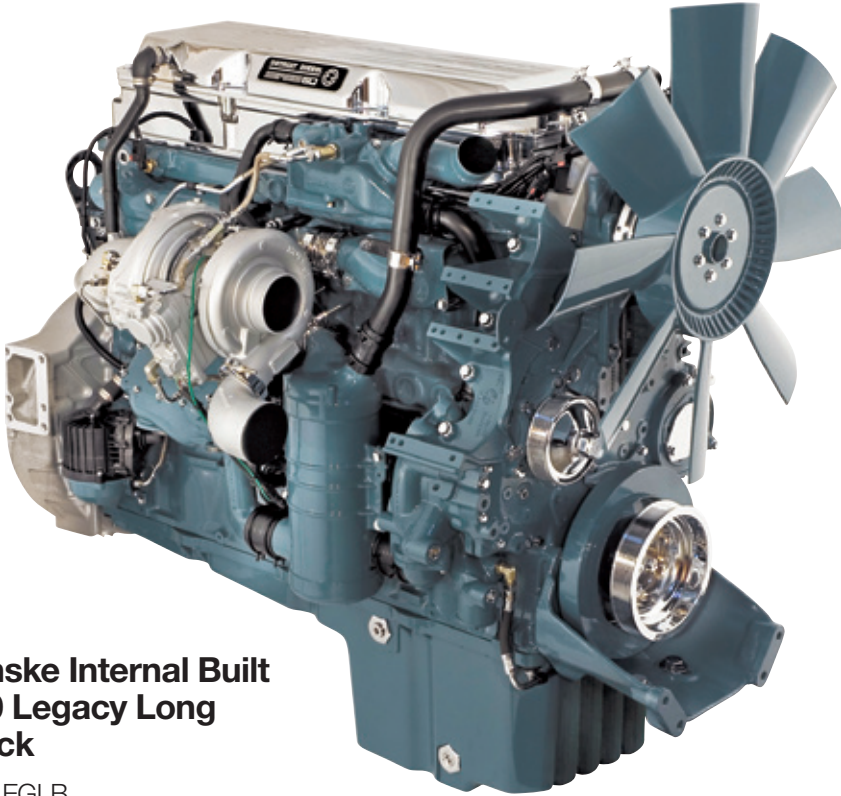

Detroit Deals

**Penske Internal Built
S60 Legacy Long
Block**

S60LEGLB

\$35,000

**S60 Legacy
Turbocharger**

R23539569

\$6,599

S60 Cylinder Head

R23538857

\$8,000

S60 Injector

RFE4E00001

\$865

S60 Step Up 2 Engine Kit

R23538418

\$6,900